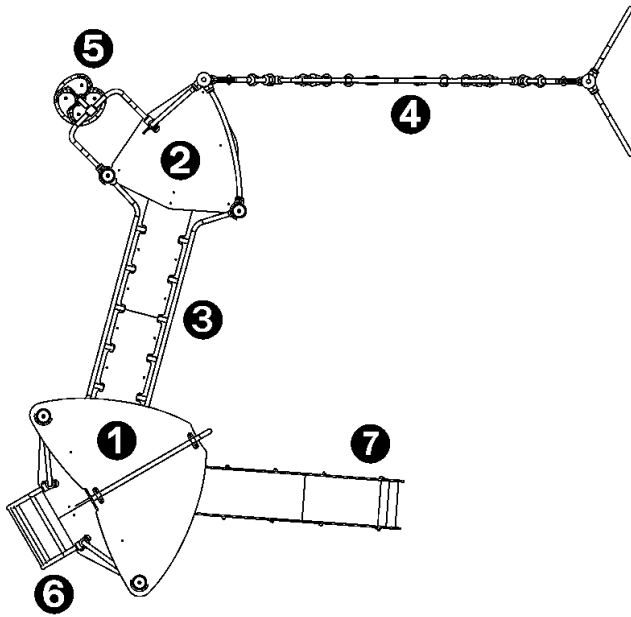

x1

meeting

x2

taking shelter

x1

climbing

x3

getting across

x2

- ① Compact platform - 3 posts HT: 1.17m
- ② Plate-forme Découverte H : 1,37 m
- ③ Straight walkway
- ④ Butterfly wall
- ⑤ Coconut climber HT: 1.37m
- ⑥ Curved ladder HT: 1.17m
- ⑦ Stainless steel slide HT: 1.17m

Installation of equipment

Impact area =

- Impact area
- Free space

1	1m	5,5m ²
2	1,17m	16m ²
3	1,37m	4m ²
4	1,7m	9m ²
5	2,9m	29m ²

0

00h00

0m³

63.5m²