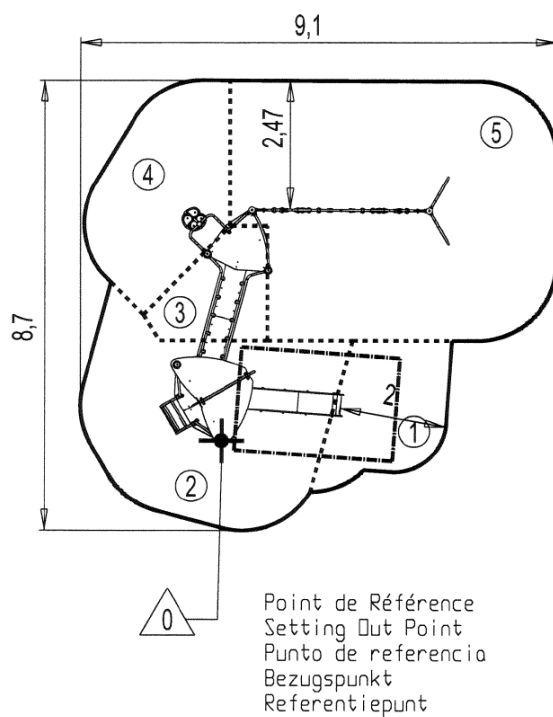

x2

- ① Compact platform - 3 posts HT: 1.17m
- ② Plate-forme Découverte H : 1,37 m
- ③ Straight walkway
- ④ Butterfly wall
- ⑤ Coconut climber HT: 1.37m
- ⑥ Curved ladder HT: 1.17m
- ⑦ Stainless steel slide HT: 1.17m

Installation of equipment

Impact area =

- Impact area
- Free space

1	1m	5,5m ²
2	1,17m	16m ²
3	1,37m	4m ²
4	1,7m	9m ²
5	2,9m	29m ²

0

00h00

0m³

63.5m²