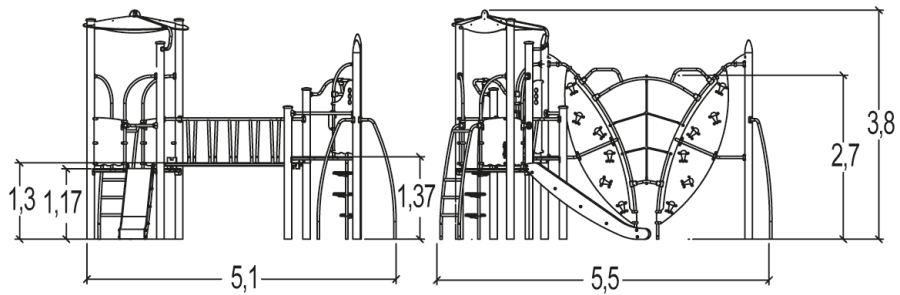

3+

20

2,9m

1 = 5,1m 2 = 5,5m 3 = 3,8m

Play value : 10

climbing

x1

sliding

x1

meeting

x2

taking shelter

x1

climbing

x3

getting across

x2

- ① Compact platform - 3 posts HT: 1.17m
- ② Plate-forme Découverte H : 1,37 m
- ③ Straight walkway
- ④ Butterfly wall
- ⑤ Coconut climber HT: 1.37m
- ⑥ Curved ladder HT: 1.17m
- ⑦ Stainless steel slide HT: 1.17m

Installation of equipment

Impact area =

- Impact area
- Free space

1	1m	5,5m ²
2	1,17m	16m ²
3	1,37m	4m ²
4	1,7m	9m ²
5	2,9m	29m ²

0

00h00

0m³

63.5m²