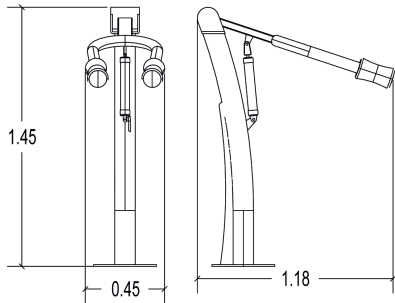

Hydraulic squat

R37-UBX-217B

14+

1

0m

1 = 1,18m 2 = 0,45m 3 = 1,45m

User controlled hydraulic piston

MUSCULAR STIMULATION