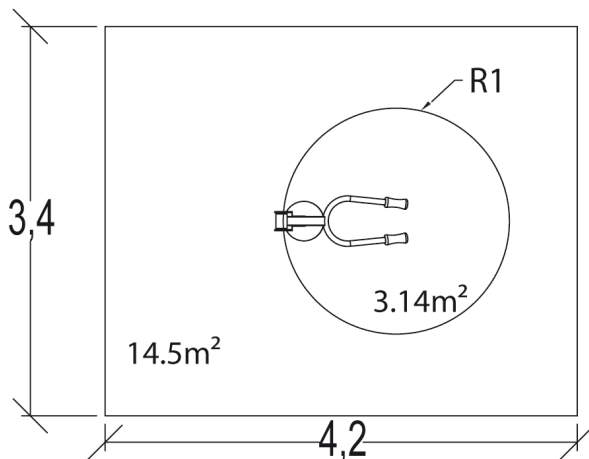

Hydraulic squat

R37-UBX-217B

14+

1

0m

1 = 1,18m 2 = 0,45m 3 = 1,45m

User controlled hydraulic piston

MUSCULAR STIMULATION