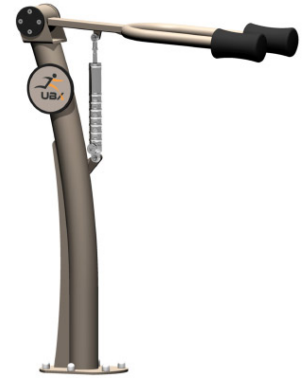

Hydraulic squat

R37-UBX-217B

14+

1

0m

1 = 1,18m 2 = 0,45m 3 = 1,45m

User controlled hydraulic piston

MUSCULAR STIMULATION