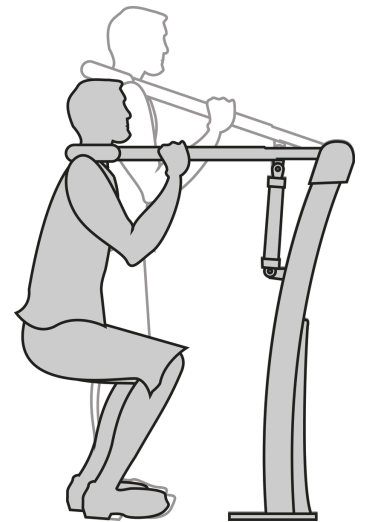

Hydraulic squat

R37-UBX-217B

14+

1

0m

1 = 1,18m 2 = 0,45m 3 = 1,45m

MUSCULAR STIMULATION

MOVEMENTS

CERTIFICATIONS